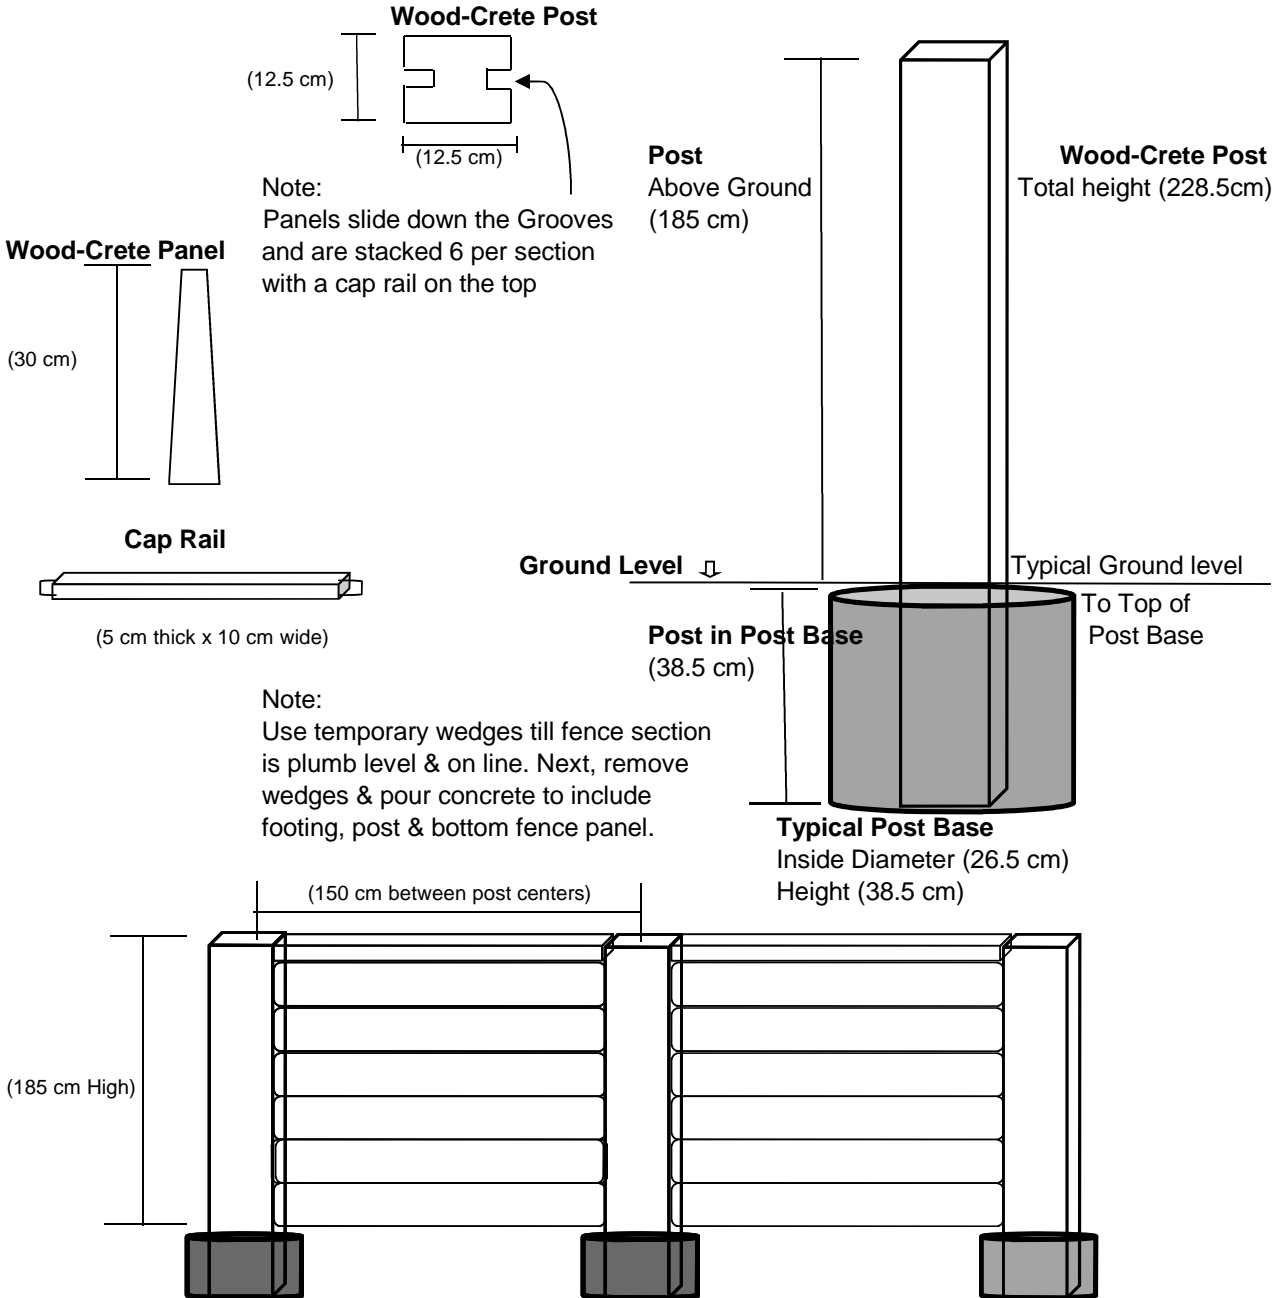

Installation Instructions on a 6 Ft high Wood-Crete Fence

Installation Instructions on a 6 Ft high Residential Wood-Crete Fence

Installation Instructions on a 6 Ft high Cobble-Crete Fence