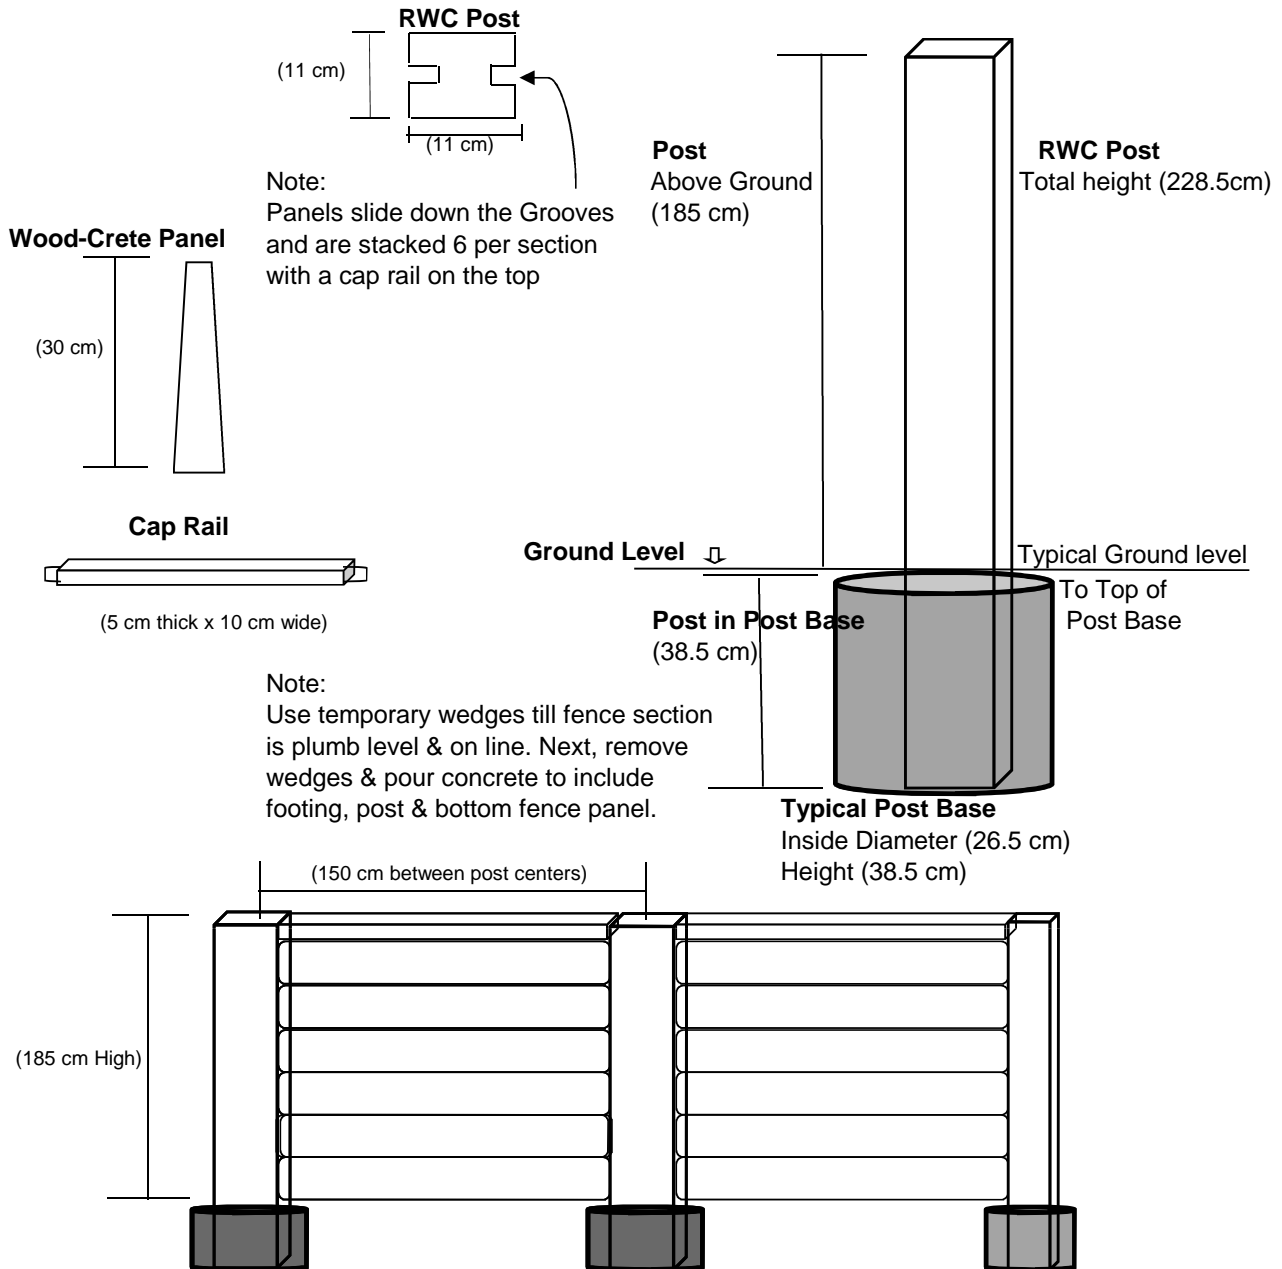

Installation Instructions on a 6 Ft high Wood-Crete Fence

Installation Instructions on a 6 Ft high Residential Wood-Crete Fence

Installation Instructions on a 6 Ft high Cobble-Crete Fence